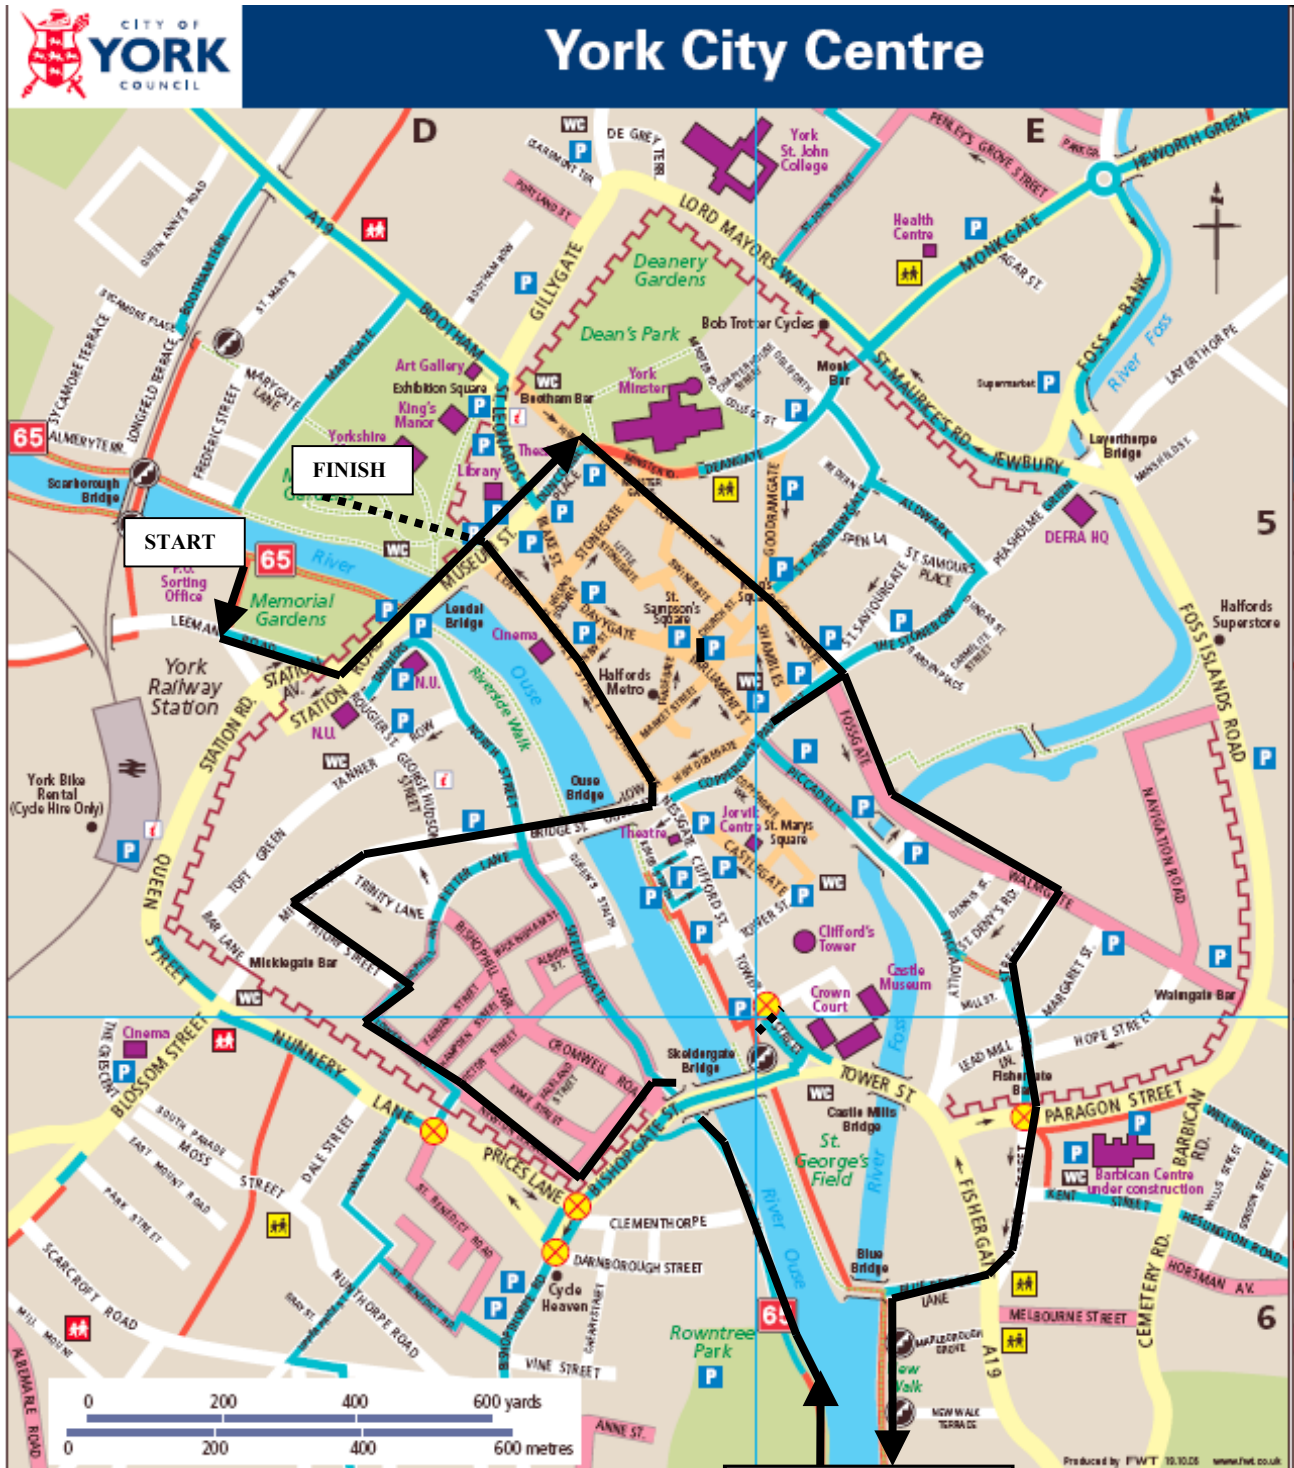

ROUTE OF YORK WORLD NAKED BIKE RIDE 2008 (Agreed)

THE ROUTE CROSSES
MILLENNIUM BRIDGE
AND RETURNS ON THE
OTHER SIDE OF THE
RIVER OUSE

..... Dotted line indicates proceed on foot