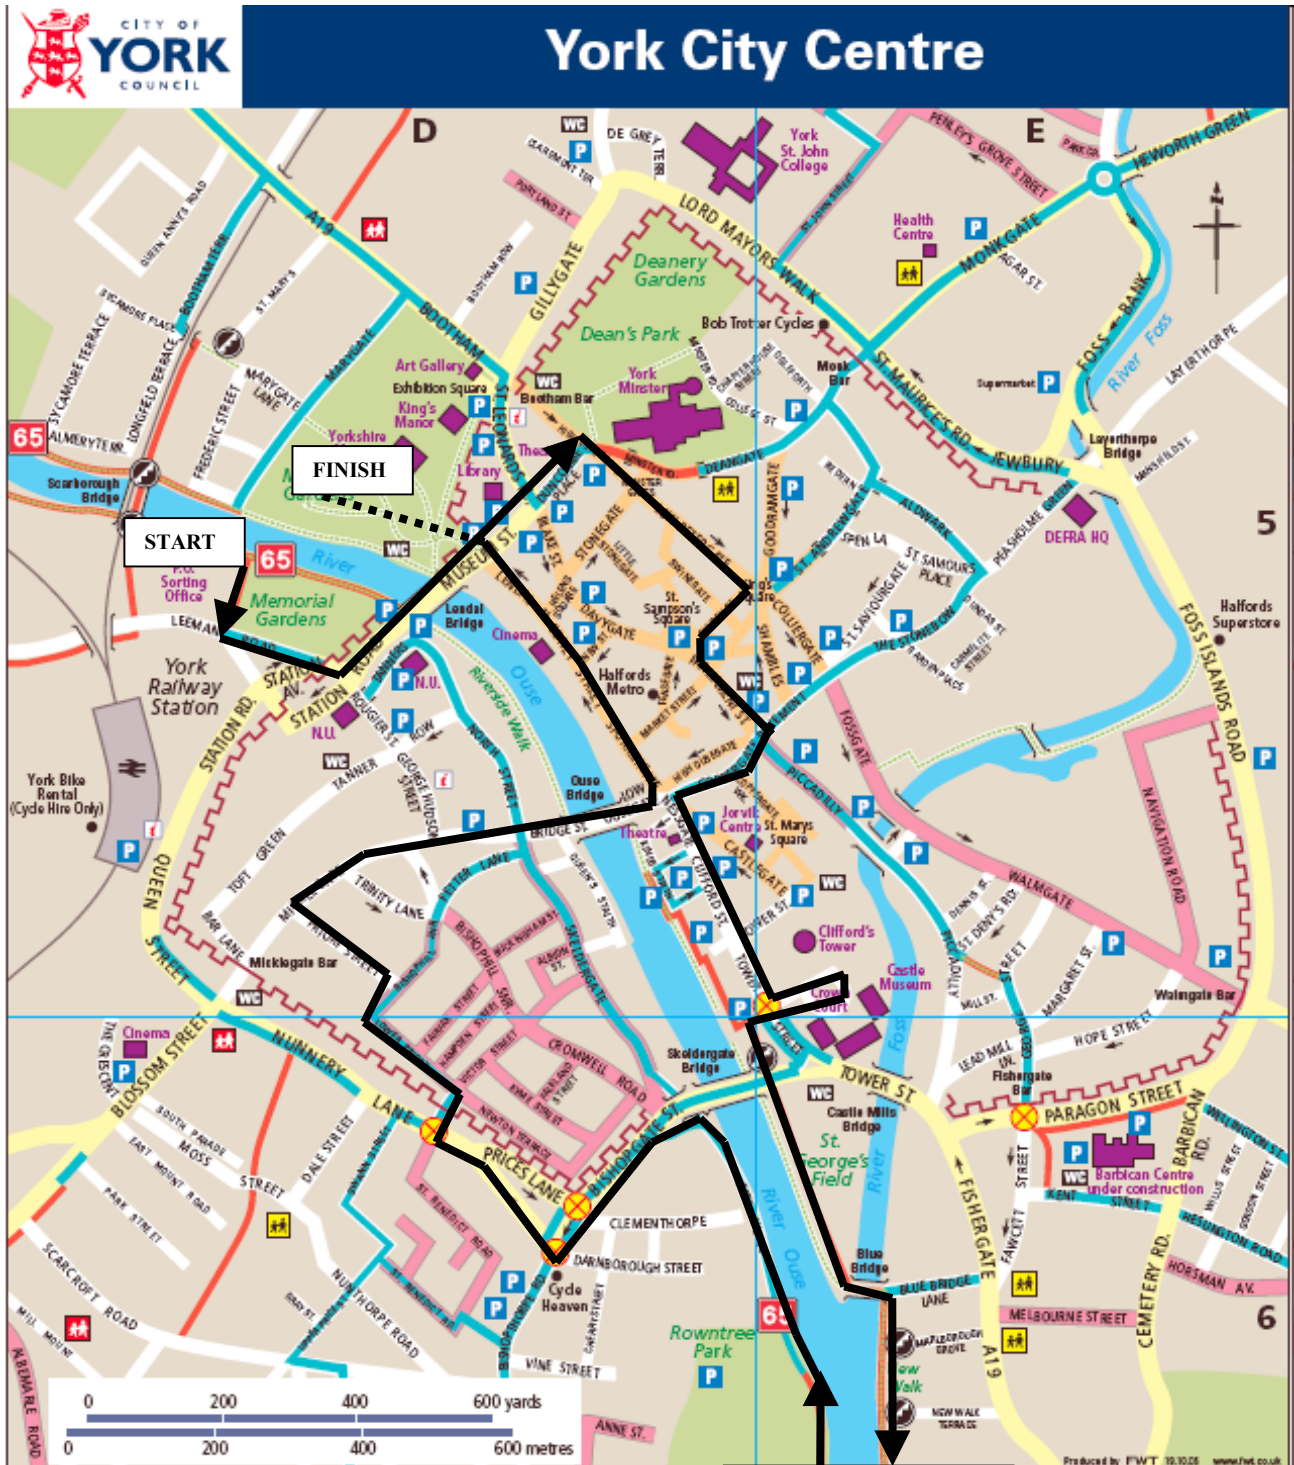

ROUTE OF YORK WORLD NAKED BIKE RIDE 2007 (Revised)

THE ROUTE CROSSES
MILLENNIUM BRIDGE
AND RETURNS ON THE
OTHER SIDE OF THE
RIVER OUSE

..... Dotted line indicates proceed on foot